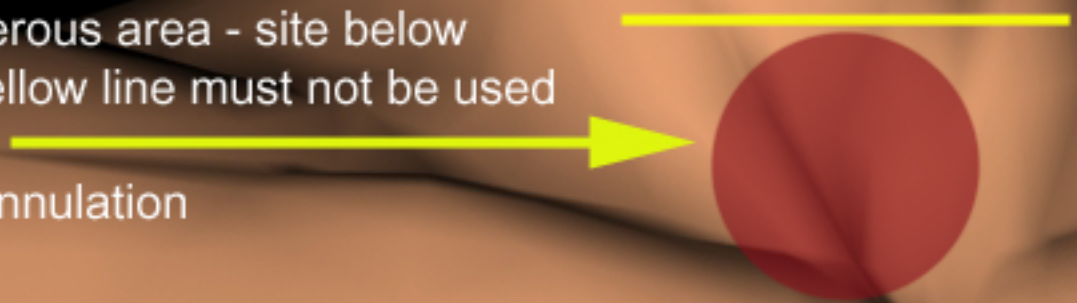

Superior Vena Cava
cannulation site

dangerous area - site below
the yellow line must not be used

for cannulation